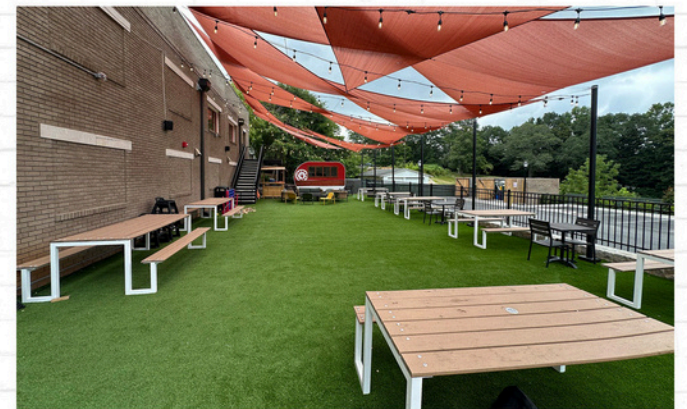

THE GARAGE

This unique venue is a rustic-industrial indoor space with a cool, intimate vibe. It is directly connected to the main food hall, but private enough for any event. The stage is the perfect option for bands and presentations.

- Space is approx. 1400 sq ft
- Seats 78, plenty of standing room
- Massive LED wall screen
- Second large TV screen
- Professional stage & lighting
- Full bar

FRONT PATIO

This fun space boasts a vibrant outdoor patio with a large fenced-in yard and street views. This space has full access to the bar from the patio and has access to all food options. At night, the patio glows and feels like a mega party.

- Space is approx. 2130 sq ft (not including the yard)
- Fully covered Patio with fans/heat
- Seats 140, plenty of standing room
- TVs lining the entire wall
- Full bar access

THE BACKYARD

This relaxing outdoor space is your private backyard oasis with a fun, lounge vibe. Comes with picnic tables, small tables and chairs and lounge furniture.

- Space is approx. 2186 sq ft
- Sail-fabric covered - to protect from sun
- Seats 60, plenty of standing room
- Trailer bar
- Cornhole and lawn games included
- Access to all food options

ENTIRE PROPERTY